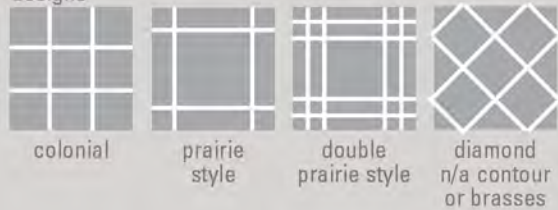

DECORATIVE GLASS*

designs