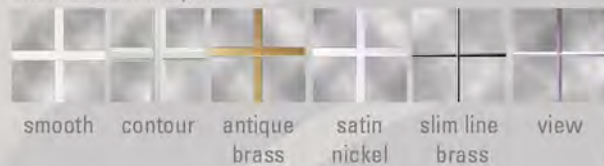

3 lite bay
Exterior Paint shown in Black*

3 to 6 light bows
aluminum hip roof in sierra tan*

2 panel patio door. Also available in 3 panel.

GARDEN

Add an herb garden to your kitchen with a garden window.

PATIO DOOR

The UltraWeld® vinyl patio door delivers the latest in technology and safety. Choose from same color & glass options as windows.

*options

DECORATIVE GLASS*

designs

internal muntin styles

view glass 3/8" v-groove, interior surface of glass unit pane