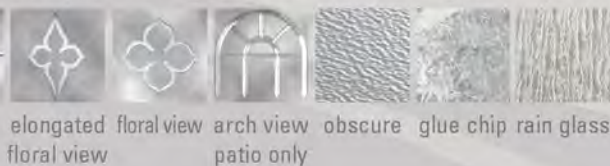

CASEMENT

Get creative with choosing one of the many options offered to create your own custom look. *Casement above is a white window with a Cherry Woodgrain interior option and Satin Nickel hardware.*

3 lite bay
Exterior Paint shown in Black*

3 to 6 light bows
aluminum hip roof in sierra tan*

2 panel patio door. Also available in 3 panel.

GARDEN

Add an herb garden to your kitchen with a garden window.

PATIO DOOR

The UltraWeld® vinyl patio door delivers the latest in technology and safety. Choose from same color & glass options as windows.

*options

DECORATIVE GLASS*

designs

internal muntin styles

view glass 3/8" v-groove, interior surface of glass unit pane