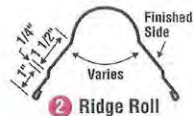

## Accessories and Trims

NOTE: ALL PRODUCTS NOT AVAILABLE AT ALL LOCATIONS. DRAWINGS ARE NOT TO SCALE.

1 14" Universal Ridge Cap

7 Overhead Door Trim

13 Double Angle

18 Universal End Wall Flashing

2 Ridge Roll