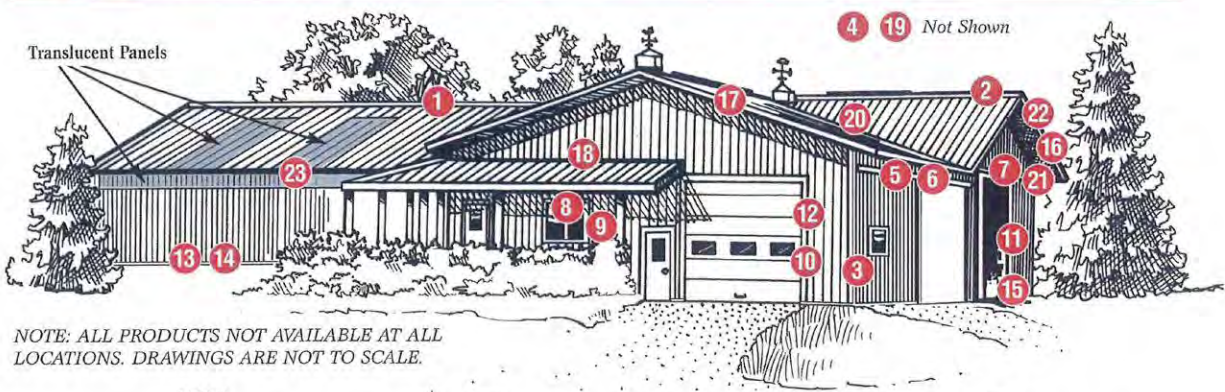

Accessories and Trims

NOTE: ALL PRODUCTS NOT AVAILABLE AT ALL LOCATIONS. DRAWINGS ARE NOT TO SCALE.

23 Fascia Soffit Trim