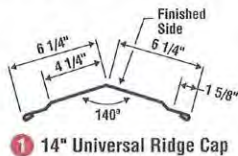

1 14" Universal Ridge Cap