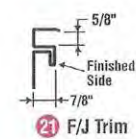

Accessories and Trims

NOTE: ALL PRODUCTS NOT AVAILABLE AT ALL LOCATIONS. DRAWINGS ARE NOT TO SCALE.

23 Fascia Soffit Trim