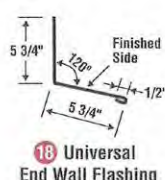

## Accessories and Trims

NOTE: ALL PRODUCTS NOT AVAILABLE AT ALL LOCATIONS. DRAWINGS ARE NOT TO SCALE.

1 14" Universal Ridge Cap

7 Overhead Door Trim

13 Double Angle

18 Universal End Wall Flashing

2 Ridge Roll